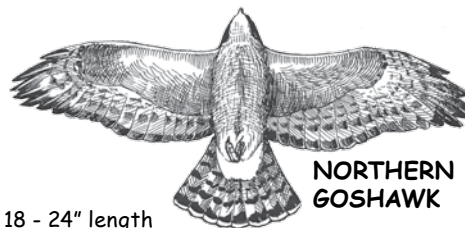

# A GUIDE FOR HAWKS SEEN IN THE NORTHEAST

Because many hawks differ in appearance due to age and various dark and light morphs, only the adult of the most common form is illustrated.

### ACCIPITERS

Short, wide rounded wings; long tails. flap, flap, flap - sail flight.

### BUTEOS

Broad wings and broad rounded tails; often seen soaring in wide circles high in the air.

**PEREGRINE FALCON**

- 14 - 18" length
- Light breast and throat.
- Crow size, falcon shape.
- Quick, powerful wingbeats.

**NORTHERN GOSHAWK**

- 18 - 24" length
- Pale gray underbody.
- White undertail coverts.
- Larger than crow.

**RED-TAILED HAWK**

- 17 - 22" length
- Unmarked light to red tail.
- Light breast and dark leading edge to wing.
- Streaked, variably dark belly band.