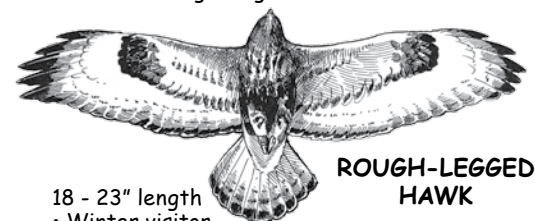

- 15 - 18" length
- Black tail with narrow white bands.
- Dark underwing coverts.
- Crescent windows near tip of wing.

**AMERICAN KESTREL**

- 8 - 11" length
- Tail: rufous-male, barred brown -female
- Light underneath.
- Near size of Blue Jay.

**SHARP-SHINNED HAWK**

- 9 - 13" length
- Rusty underparts.
- Square or notched tail tip.
- Near size of Blue Jay.

**BROAD-WINGED HAWK**

- 13 - 17" length
- Smallest Buteo, crow size.
- Equal white and black on tail.
- Whitish wing linings.

**GYRFALCON**

- 19 - 24" length
- Robust - larger than Peregrine.
- Body uniformly colored-4 color morphs.
- Rare Arctic visitor.

**ROUGH-LEGGED HAWK**

- 18 - 23" length
- Winter visitor.
- Dark belly, wrist patch and terminal tail band.
- Dark morph: body, wing linings solid dark