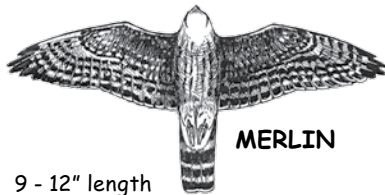

### BUTEOS

Broad wings and broad rounded tails; often seen soaring in wide circles high in the air.

**PEREGRINE FALCON**

- 14 - 18" length
- Light breast and throat.
- Crow size, falcon shape.
- Quick, powerful wingbeats.

**NORTHERN GOSHAWK**

- 18 - 24" length
- Pale gray underbody.
- White undertail coverts.
- Larger than crow.

**RED-TAILED HAWK**

- 17 - 22" length
- Unmarked light to red tail.
- Light breast and dark leading edge to wing.
- Streaked, variably dark belly band.

**MERLIN**

- 9 - 12" length
- Banded gray tail.
- Dark-looking underside.
- Streaked body.

**COOPER'S HAWK**

- 14 - 19" length
- Rusty underparts.
- Round tipped, long tail.
- Near size of crow.

**RED-SHOULDERED HAWK**