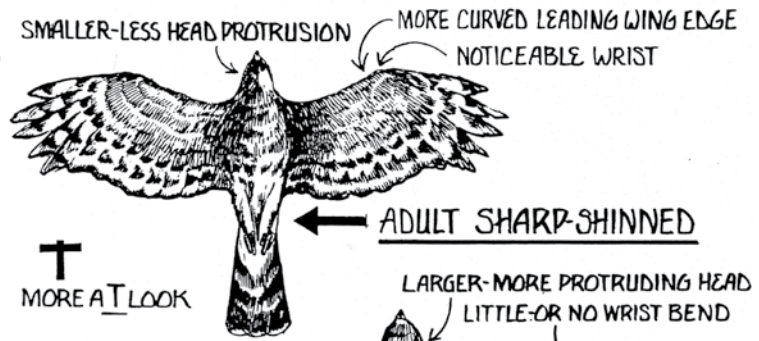

SHARP-SHINNED vs COOPER'S

✚
MORE A T LOOK