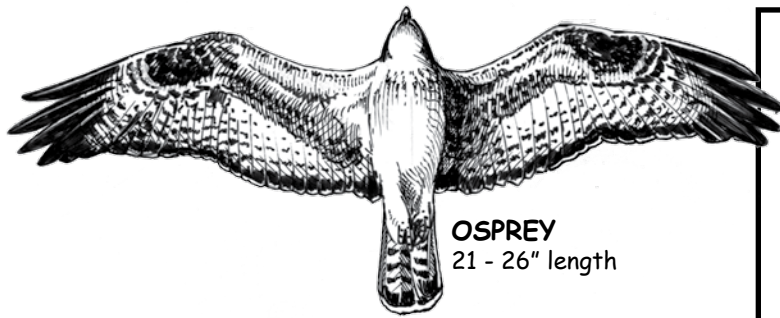

**SHARP-SHINNED HAWK**

- 9 - 13" length
- Rusty underparts.
- Square or notched tail tip.
- Near size of Blue Jay.

**BROAD-WINGED HAWK**

- 13 - 17" length
- Smallest Buteo, crow size.
- Equal white and black on tail.
- Whitish wing linings.

**GYRFALCON**

- 19 - 24" length
- Robust - larger than Peregrine.
- Body uniformly colored-4 color morphs.
- Rare Arctic visitor.

**ROUGH-LEGGED HAWK**

- 18 - 23" length
- Winter visitor.
- Dark belly, wrist patch and terminal tail band.
- Dark morph: body, wing linings solid dark

**SWAINSON'S HAWK**

- 17 - 22" length
- Dark chest.
- Light underwing coverts, dark flights.
- Uncommon western visitor in northeast.

**OSPREY**  
21 - 26" length

- . Flies with kink (W) in wings.
- . Eagle sized; clean white body.
- . Black wrist marks.