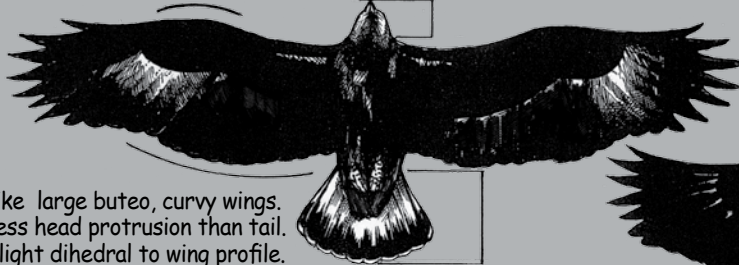

## SHARP-SHINNED vs COOPER'S

✚  
MORE A T LOOK

ADULT COOPER'S →

LONGER LOOKING TAIL →

✚  
MORE A CROSS LOOK

PAUL CARRIER'S SKETCHBOOK

### WING PROFILE

**BALD EAGLE**

**GOLDEN EAGLE**

**SUB-ADULT GOLDEN EAGLE**

- . Like large buteo, curvy wings.
- . Less head protrusion than tail.
- . Slight dihedral to wing profile.

27 to 35" length

### IMMATURE BALD EAGLE

**BALD EAGLE**

27 to 35" length

- . Long, straight wing extension.
- . Tail and head length similar.
- . Straight wing profile.

24 to 28" length

**Turkey Vulture**

- . Dark wings with lighter feathers
- . Flies with uplifted wings-V shaped