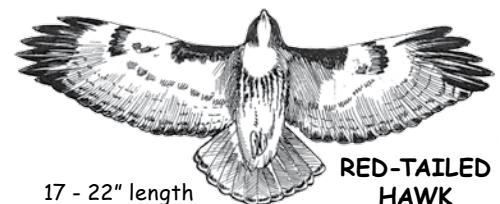

### ACCIPITERS

Short, wide rounded wings; long tails. flap, flap, flap - sail flight.

### BUTEOS

Broad wings and broad rounded tails; often seen soaring in wide circles high in the air.

**PEREGRINE FALCON**

- 14 - 18" length
- Light breast and throat.
- Crow size, falcon shape.
- Quick, powerful wingbeats.

**NORTHERN GOSHAWK**

- 18 - 24" length
- Pale gray underbody.
- White undertail coverts.
- Larger than crow.

**RED-TAILED HAWK**

- 17 - 22" length
- Unmarked light to red tail.
- Light breast and dark leading edge to wing.
- Streaked, variably dark belly band.

**MERLIN**

- 9 - 12" length
- Banded gray tail.
- Dark-looking underside.
- Streaked body.

**COOPER'S HAWK**

- 14 - 19" length
- Rusty underparts.
- Round tipped, long tail.
- Near size of crow.

**RED-SHOULDERED HAWK**