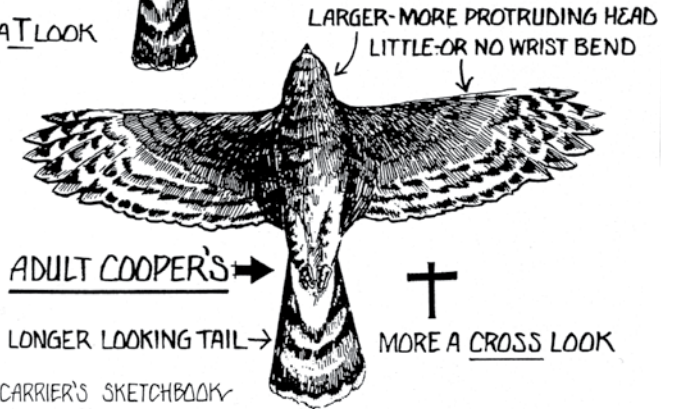

ADULT COOPER'S →

LONGER LOOKING TAIL →

✚
MORE A CROSS LOOK

PAUL CARRIER'S SKETCHBOOK