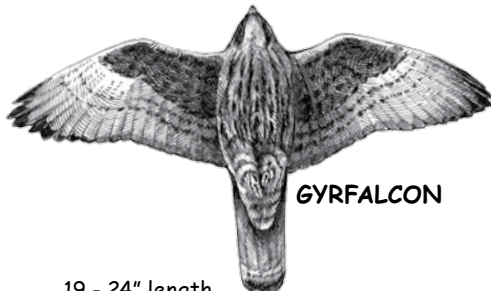

**MERLIN**

- 9 - 12" length
- Banded gray tail.
- Dark-looking underside.
- Streaked body.

**COOPER'S HAWK**

- 14 - 19" length
- Rusty underparts.
- Round tipped, long tail.
- Near size of crow.

**RED-SHOULDERED HAWK**

- 15 - 18" length
- Black tail with narrow white bands.
- Dark underwing coverts.
- Crescent windows near tip of wing.

**AMERICAN KESTREL**

- 8 - 11" length
- Tail: rufous-male, barred brown -female
- Light underneath.
- Near size of Blue Jay.

**SHARP-SHINNED HAWK**

- 9 - 13" length
- Rusty underparts.
- Square or notched tail tip.
- Near size of Blue Jay.

**BROAD-WINGED HAWK**

- 13 - 17" length
- Smallest Buteo, crow size.
- Equal white and black on tail.
- Whitish wing linings.

**GYRFALCON**

- 19 - 24" length
- Robust - larger than Peregrine.
- Body uniformly colored-4 color morphs.
- Rare Arctic visitor.

**ROUGH-LEGGED HAWK**

- 18 - 23" length
- Winter visitor.
- Dark belly, wrist patch and terminal tail band.
- Dark morph: body, wing linings solid dark