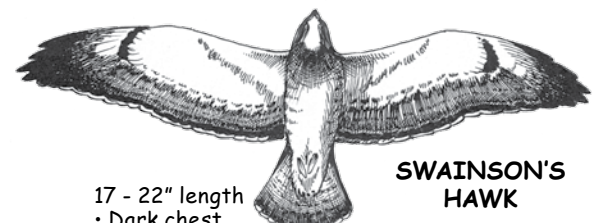

- 15 - 18" length
- Black tail with narrow white bands.
- Dark underwing coverts.
- Crescent windows near tip of wing.

**AMERICAN KESTREL**

- 8 - 11" length
- Tail: rufous-male, barred brown -female
- Light underneath.
- Near size of Blue Jay.

**SHARP-SHINNED HAWK**

- 9 - 13" length
- Rusty underparts.
- Square or notched tail tip.
- Near size of Blue Jay.

**BROAD-WINGED HAWK**

- 13 - 17" length
- Smallest Buteo, crow size.
- Equal white and black on tail.
- Whitish wing linings.

**GYRFALCON**

- 19 - 24" length
- Robust - larger than Peregrine.
- Body uniformly colored-4 color morphs.
- Rare Arctic visitor.

**ROUGH-LEGGED HAWK**

- 18 - 23" length
- Winter visitor.
- Dark belly, wrist patch and terminal tail band.
- Dark morph: body, wing linings solid dark