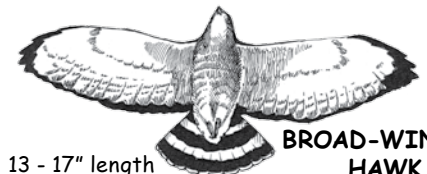

**MERLIN**

- 9 - 12" length
- Banded gray tail.
- Dark-looking underside.
- Streaked body.

**COOPER'S HAWK**

- 14 - 19" length
- Rusty underparts.
- Round tipped, long tail.
- Near size of crow.

**RED-SHOULDERED HAWK**

- 15 - 18" length
- Black tail with narrow white bands.
- Dark underwing coverts.
- Crescent windows near tip of wing.

**AMERICAN KESTREL**

- 8 - 11" length
- Tail: rufous-male, barred brown -female
- Light underneath.
- Near size of Blue Jay.

**SHARP-SHINNED HAWK**

- 9 - 13" length
- Rusty underparts.
- Square or notched tail tip.
- Near size of Blue Jay.

**BROAD-WINGED HAWK**

- 13 - 17" length
- Smallest Buteo, crow size.
- Equal white and black on tail.
- Whitish wing linings.

**GYRFALCON**

- 19 - 24" length
- Robust - larger than Peregrine.
- Body uniformly colored-4 color morphs.
- Rare Arctic visitor.

**ROUGH-LEGGED HAWK**

- 18 - 23" length
- Winter visitor.
- Dark belly, wrist patch and terminal tail band.
- Dark morph: body, wing linings solid dark